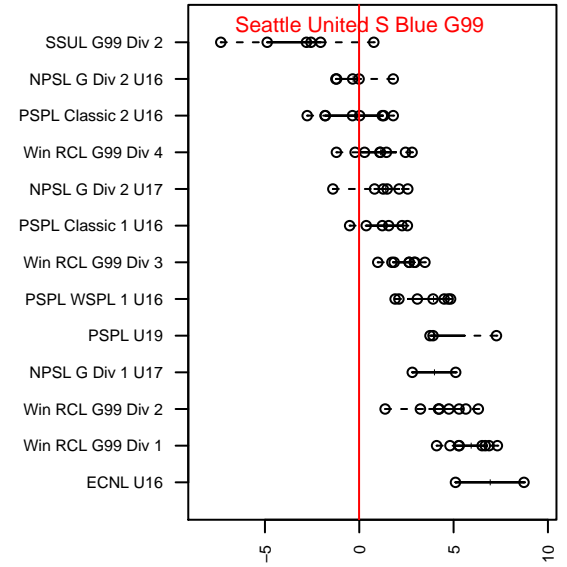

Seattle United S Blue G99

Seattle United Regional
 Seattle, WA
 G99 total strength=1121
 attack=2.55 defense=3.63
 fall league = NPSL G Div 2 U16

alt names used:
 Seattle United South G99 Blue
 SU South G99 Blue
 Seattle United South G99 Blue

Venues played:
 2015 Seattle United Cup GU16
 2015 NPSL G Division 2 U16
 2015 WYS Presidents Cup G99 Division 2

Seattle United S Blue G99
 Dots are actual minus expected GF (blue circles) and GA (red triangles).
 Blue line is smoothed change in attack strength. Red is smoothed change in defense strength.

**attack and defense variance (black dot)
relative to other teams
and top 10 in region**

**attack and defense rating
relative to others at age
and all opponents in last 13 months**

Performance relative to 13 month average